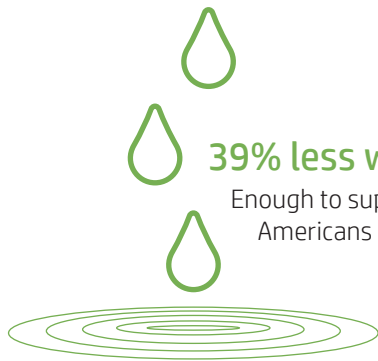

HP cartridges returned through the HP Planet Partners program are never refilled, resold, or sent to a landfill.

Reduce waste

Due to HP's exceptional print quality, using Original HP toner cartridges may result in less paper wasted on reprints.⁴

Buy from a sustainability leader⁵

- **Operations:** HP efforts reduce energy use, lower greenhouse gas (GHG) emissions, and minimize water use within our operations.
- **Supply chain:** HP motivates and empowers suppliers to enhance labor conditions, support human rights, and improve environmental performance at supplier production facilities.
- **Social impact:** HP is working to improve access to quality education, healthcare, and economic opportunities so everyone, everywhere—including disadvantaged populations and displaced people—can succeed in the digital economy and create better lives for themselves and their families.
- **Reporting:** HP publishes an annual report that highlights the company's sustainability impact goals and progress. See [hp.com/sustainableimpact](https://www.hp.com/sustainableimpact).

GLOBAL100

HP is listed as one of the world's most sustainable corporations.⁵

Together, we're recycling for a better world

With your help, we're closing the loop—100% of Original HP toner cartridges and 80% of Original HP ink cartridges are now made with recycled content from cartridges returned by customers like you.³ Here's the difference HP made in 2018 by using recycled plastic in ink cartridges instead of new plastic: