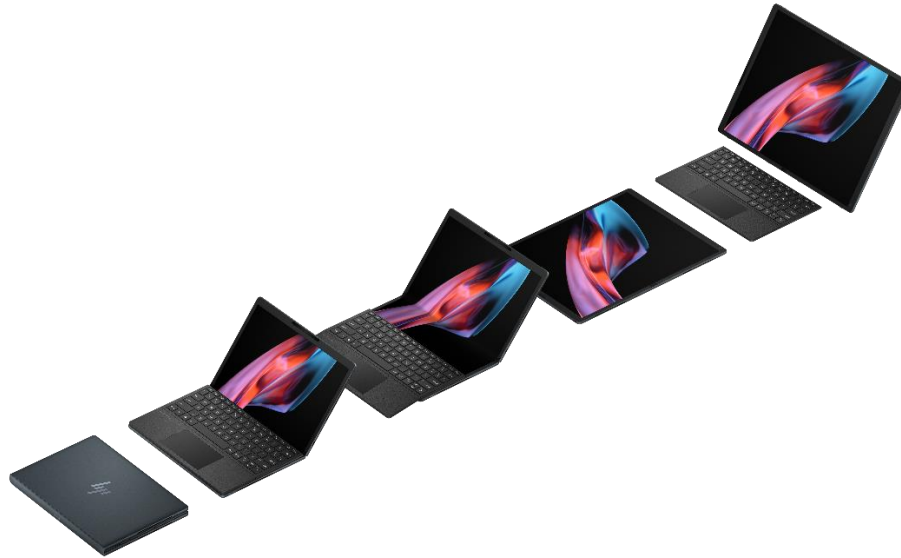

HP Spectre Foldable PC

Product Spec Sheet

Operating System	Windows 11 Home/Pro
Processor(s)	Intel® Core™ i7-1250U (up to 4.7 GHz with Intel® Turbo Boost Technology, 12 MB L3 cache, 10 cores, 12 threads) Intel® Evo™
Graphics	Intel® Iris® Xe Graphics
Memory	16 GB LPDDR5-5200 MHz RAM (onboard) Dual channel memory support
Internal Storage	1 TB PCIe® Gen4 NVMe™ TLC M.2 SSD
Input/Connectivity	2 Thunderbolt™ 4 with USB Type-C® 40Gbps signaling rate (USB Power Delivery, DisplayPort™ 1.4, HP Sleep and Charge)
Wireless	Intel® Wi-Fi 6E AX211 (2x2) and Bluetooth® 5.3 wireless card Modern Standby (Connected) HP Dynamic Range Technology HP Extended Range Wireless LAN (China and EU support only).
Finish (materials)	Color: Slate Blue (A/D with embedded kickstand) Material: Magnesium Alloy (A/D with embedded kickstand) Finish: Matte (A/D with embedded kickstand) Sustainable material: Ocean-bound plastic in speaker enclosure Recycled metal in A/D covers, inner frame, keyboard frame, hinge bar Keyboard components contain post-consumer recycled plastic EPEAT® Gold registered